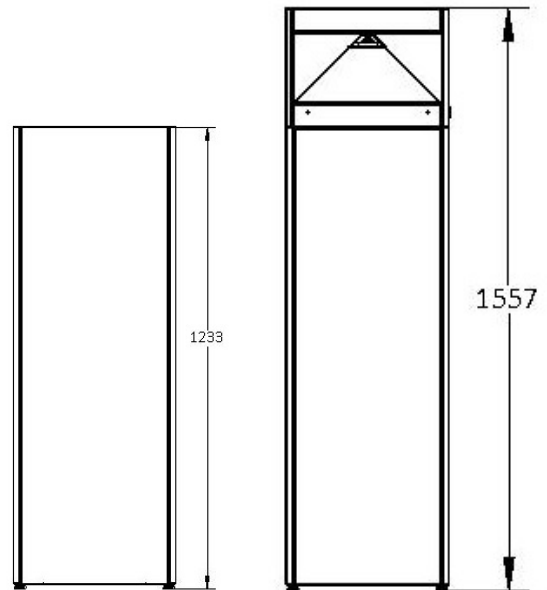

SPECIFICATIONS

Consumption	30 W
Power input	100-240V, 50-60 Hz
Screen size	19", 5:4
Resolution	1280x1024
Content	WMV9, MPEG2
Sound out	Mini-jack, Stereo
LED	2.2 W
Input	SD Card

MEASUREMENTS

Dreamoc Scandinavia	
WxHxD	433x334x387 mm
Weight	14 Kg
Freight measurements	
WxHxD	530x440x490 mm
Weight:	18 Kg

PACKAGE CONTENT

Dreamoc Scandinavia 180
 SD Card 2 GB
 Bottom plate (white)
 Power cord 500 cm
 Keys (2 pcs)
 Cleaning cloth
 Manual

STAND

The stand puts the Dreamoc in a perfect viewing angle.

WxHxD excl. Dreamoc 433x1233x387 mm

WxHxD incl. Dreamoc 433x1557x387 mm

Specifications are subject to change without notice. We accept no liability for errors and changes.