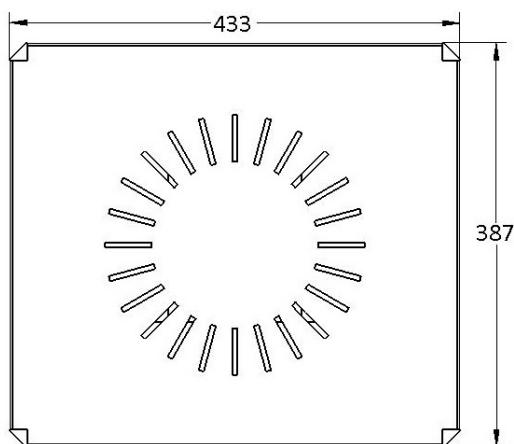

dreamoc™

Scandinavia 180

factsheet

The dreamoc Scandinavia is a 3 sided holographic display, which lets you combine a physical product with 3D holographic content. The unit is equipped with a key protected backdoor, from where you have access to the media player, the LED and the chamber inside of the Dreamoc.

SPECIFICATIONS

Consumption	30 W
Power input	100-240V, 50-60 Hz
Screen size	19", 5:4
Resolution	1280x1024
Content	WMV9, MPEG2
Sound out	Mini-jack, Stereo
LED	2.2 W
Input	SD Card

MEASUREMENTS

Dreamoc Scandinavia	
WxHxD	433x334x387 mm
Weight	14 Kg
Freight measurements	
WxHxD	530x440x490 mm
Weight:	18 Kg

PACKAGE CONTENT

Dreamoc Scandinavia 180
 SD Card 2 GB
 Bottom plate (white)
 Power cord 500 cm
 Keys (2 pcs)
 Cleaning cloth
 Manual

STAND

The stand puts the Dreamoc in a perfect viewing angle.

WxHxD excl. Dreamoc 433x1233x387 mm

WxHxD incl. Dreamoc 433x1557x387 mm

Specifications are subject to change without notice. We accept no liability for errors and changes.