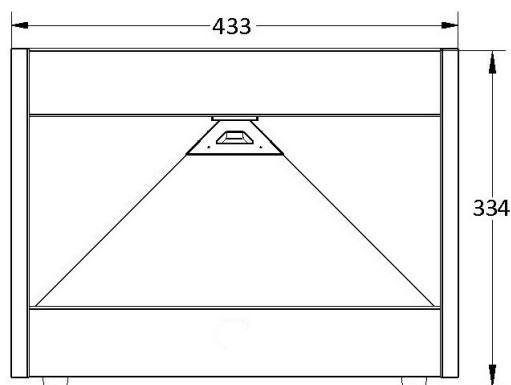

dreamoc™

Scandinavia 180

factsheet

The dreamoc Scandinavia is a 3 sided holographic display, which lets you combine a physical product with 3D holographic content. The unit is equipped with a key protected backdoor, from where you have access to the media player, the LED and the chamber inside of the Dreamoc.

SPECIFICATIONS

Consumption	30 W
Power input	100-240V, 50-60 Hz
Screen size	19", 5:4
Resolution	1280x1024
Content	WMV9, MPEG2
Sound out	Mini-jack, Stereo
LED	2.2 W
Input	SD Card

MEASUREMENTS

Dreamoc Scandinavia	
WxHxD	433x334x387 mm
Weight	14 Kg
Freight measurements	
WxHxD	530x440x490 mm
Weight:	18 Kg

PACKAGE CONTENT

Dreamoc Scandinavia 180
 SD Card 2 GB
 Bottom plate (white)
 Power cord 500 cm
 Keys (2 pcs)
 Cleaning cloth
 Manual

STAND

The stand puts the Dreamoc in a perfect viewing angle.

WxHxD excl. Dreamoc 433x1233x387 mm

WxHxD incl. Dreamoc 433x1557x387 mm

Specifications are subject to change without notice. We accept no liability for errors and changes.