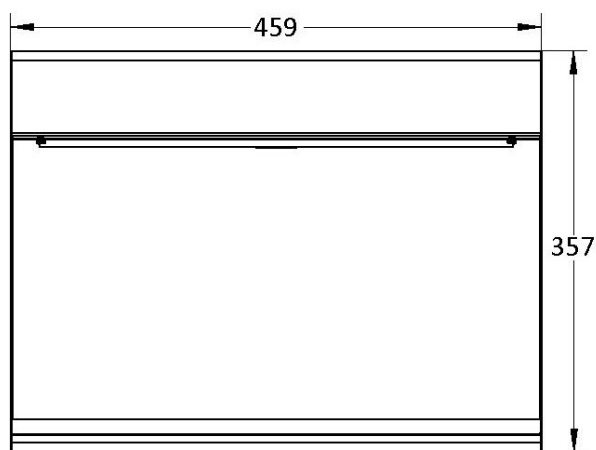

# dreamoc™ *POP*

factsheet

The dreamoc POP is a 1 sided holographic display, which lets you combine a physical product with 3D holographic content. The front of the unit can be opened for access to the chamber where you can place products.

## SPECIFICATIONS

Consumption	30 W
Power input	100-240V, 50-60 Hz
Screen size	18½", 16:9
Resolution	1024x576
Content	WMV9, MPEG2
Sound out	Mini-jack, Stereo
LED	2.2 W
Input	SD Card

## MEASUREMENTS

Dreamoc POP	
WxHxD	459x357x461 mm
Weight	13 Kg
Freight measurements	
WxHxD	570x560x490 mm
Weight:	18 Kg

## PACKAGE CONTENT

Dreamoc POP  
 SD Card 2 GB  
 Bottom plate (white)  
 Power cord 250 cm (+ 100cm extra cord)  
 Cleaning cloth  
 Manual

Specifications are subject to change without notice. We accept no liability for errors and changes.