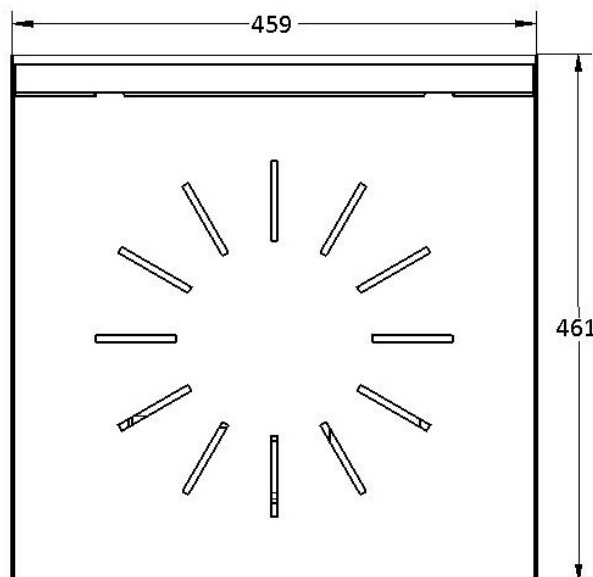

# dreamoc™ *POP*

factsheet

The dreamoc POP is a 1 sided holographic display, which lets you combine a physical product with 3D holographic content. The front of the unit can be opened for access to the chamber where you can place products.

## SPECIFICATIONS

Consumption	30 W
Power input	100-240V, 50-60 Hz
Screen size	18½", 16:9
Resolution	1024x576
Content	WMV9, MPEG2
Sound out	Mini-jack, Stereo
LED	2.2 W
Input	SD Card

## MEASUREMENTS

Dreamoc POP	
WxHxD	459x357x461 mm
Weight	13 Kg
Freight measurements	
WxHxD	570x560x490 mm
Weight:	18 Kg

## PACKAGE CONTENT

Dreamoc POP  
 SD Card 2 GB  
 Bottom plate (white)  
 Power cord 250 cm (+ 100cm extra cord)  
 Cleaning cloth  
 Manual

Specifications are subject to change without notice. We accept no liability for errors and changes.